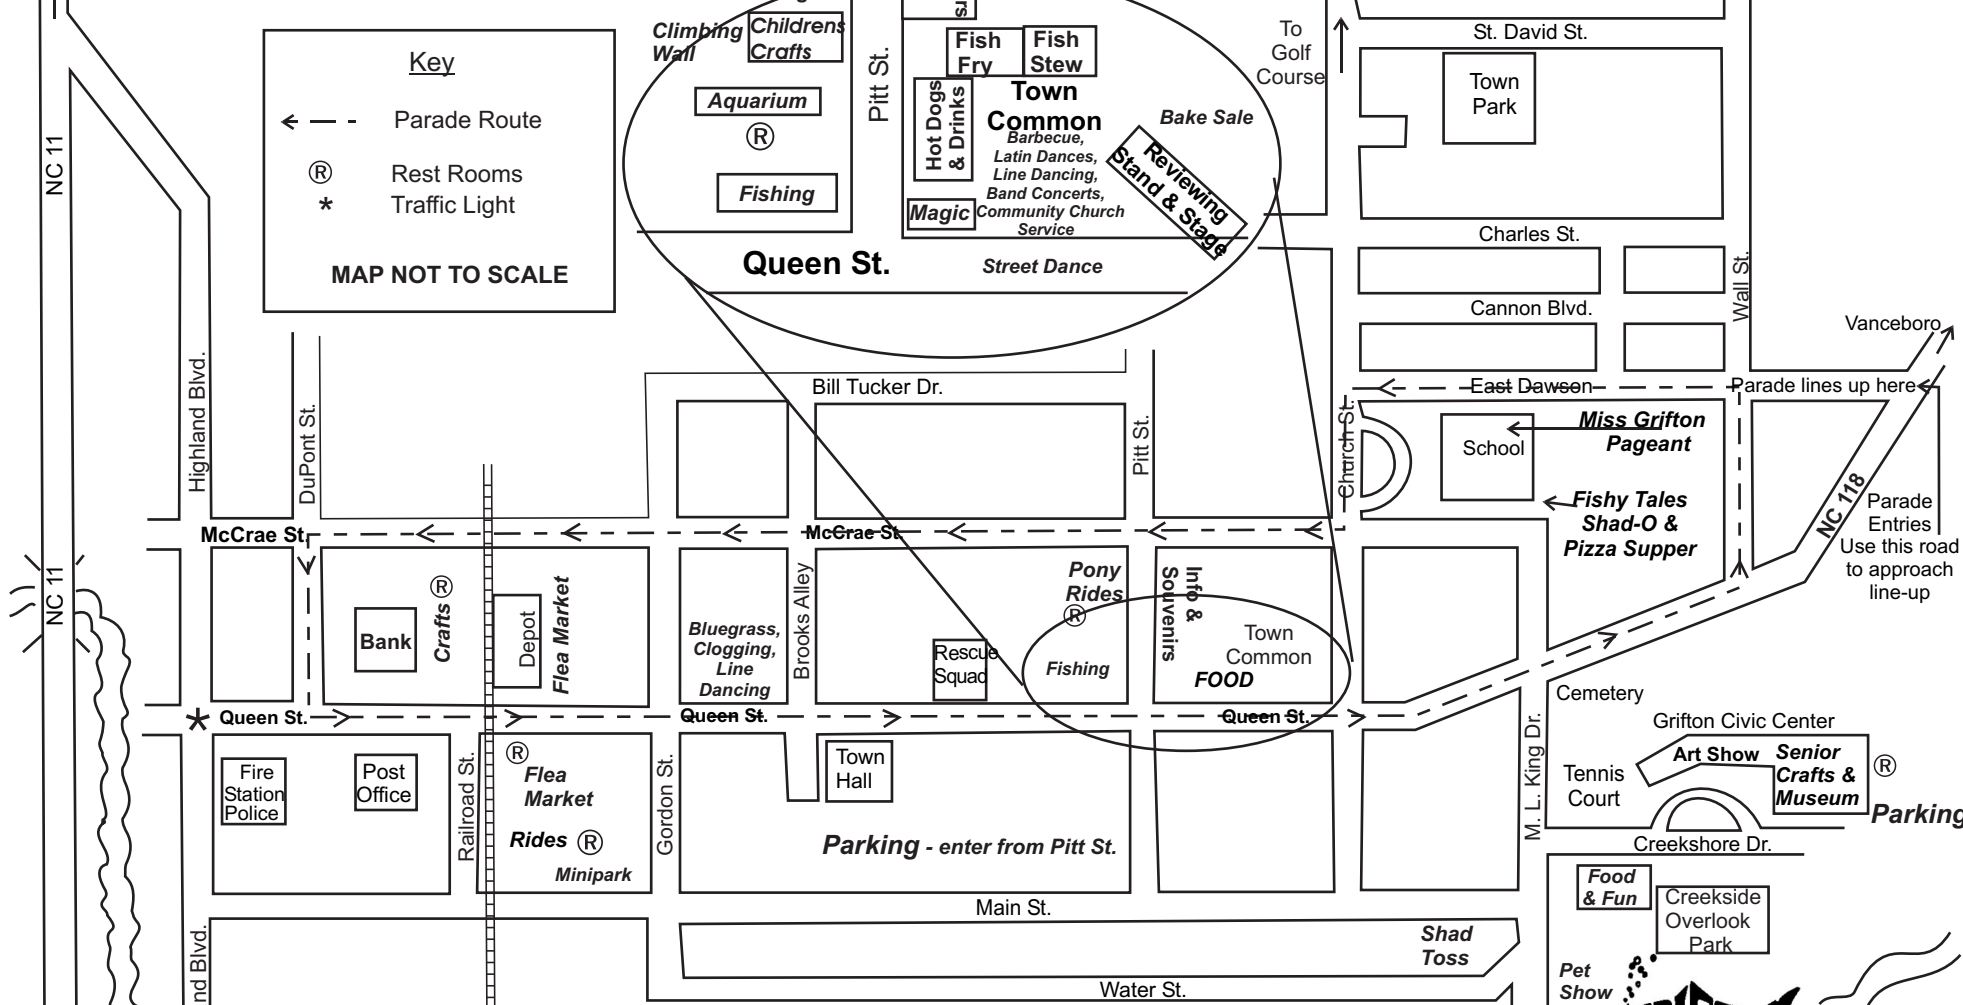

Greenville

Grifton Shad Festival

Key

- ← - - Parade Route
- Ⓡ Rest Rooms
- * Traffic Light

MAP NOT TO SCALE

Hugo
Kinston

39th Annual Grifton Shad Festival
 April 14-19, 2009
 Grifton, NC - "The Family Town"

40 EVENTS
 most on
 April 18-19

Queen St. will be
 closed to through
 traffic on
 weekend of
 April 18-19

PO Box 928, Grifton, NC 28530
 Phone: 252-524-4356

The map shows a route from Kinston to Greenville via NC Hwy 11 and 118. A diamond-shaped marker indicates the festival location on Hwy 118 between Hwy 11 and Greenville. The festival logo is placed along this route.

On NC Hwy 11 & 118
 Between Kinston & Greenville

Vanceboro

Parade lines up here

Parade Entries
 Use this road
 to approach
 line-up

GRIFTON

Creekside RV Park